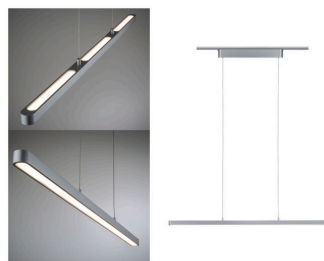

Artikelnummer:
95578

EAN-Nummer:
4000870955789

Name
"

Producer
Paulmann

illuminant data

starting time <	0 s
useful luminous flux	1.800 lm
Number of lighting outlets partial luminous flux LED module 1	3
Luminous flux LED module	4950 lm

technical Data

Number of lighting outlets	01
net weight	1.944 g
gross weight	2.221 g
color temp	2.700 - 6.500 K
operating voltage	230 V
lifetime	30.000 h
Power consumption	43 W
Component parts	incl. 3x13,5 W
Colour	Chrome matt
Material	Metal
Dimmable	Yes
Inclusive lamp	✓

dimensions

Width	1.000 mm
Height	25 mm
Dimensions (Height x Width x Depth)	25 x 1.000 x 35 mm
Depth	35 mm
Pendulum length	50-150 cm